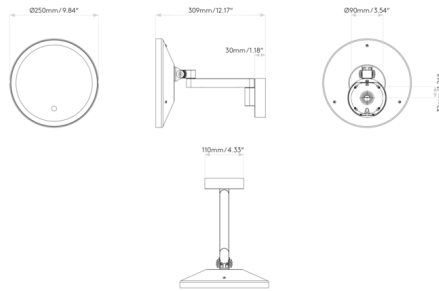

Lightology

lightology.com
866-954-4489
06-08-26

Project: _____

Company: _____

Location: _____ Fixture Type: _____

SPEC #: **AST1118893**

Approved On: _____ Approved By: _____

Nagoya Magnifying Mirror By Astro Lighting

Description

The Nagoya Magnifying Mirror is a perfect accent for a powder room or bathroom counter. The 5x magnification mirror is framed with a ring of light to provide extra lighting while shaving or applying makeup. The adjustable arm allows the mirror to be directed exactly where it is needed.

Shown in matte black

Specifications

COLOR	N/A
BODY FINISH	Matte Black
WATTAGE	N/A
DIMMER	Not Dimmable
DIMENSIONS	9.84"W x 9.84"H x 12.17"D
BULB NOT INCLUDED	N/A
COUNTRY OF ORIGIN	China

Technical Information

PRODUCT DIMENSIONS	Backplate: 4.33"
--------------------	------------------

CLICK TO VIEW PRODUCT

Notes: