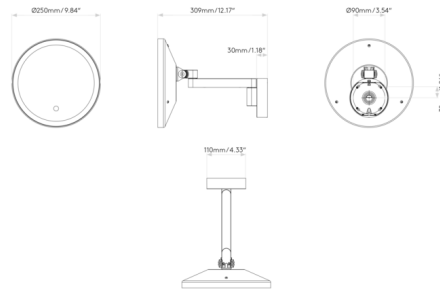

### Description

The Nagoya Magnifying Mirror is a perfect accent for a powder room or bathroom counter. The 5x magnification mirror is framed with a ring of light to provide extra lighting while shaving or applying makeup. The adjustable arm allows the mirror to be directed exactly where it is needed.

### Specifications

COLOR	.....	N/A
BODY FINISH	.....	Matte Black
WATTAGE	.....	N/A
DIMMER	.....	Not Dimmable
DIMENSIONS	.....	9.84"W x 9.84"H x 12.17"D
BULB NOT INCLUDED	.....	N/A
COUNTRY OF ORIGIN	.....	China

### Technical Information

PRODUCT DIMENSIONS	.....	Backplate: 4.33"
--------------------	-------	------------------

CLICK TO VIEW PRODUCT

Notes: