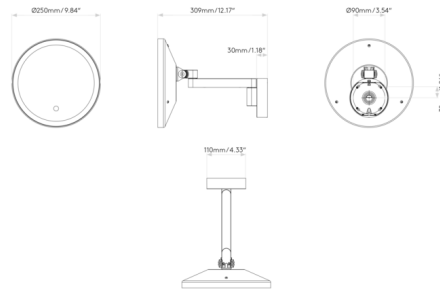

Lightology

lightology.com
866-954-4489
06-08-26

Project: _____
 Company: _____
 Location: _____ Fixture Type: _____
 SPEC #: **AST1118893**
 Approved On: _____ Approved By: _____

Nagoya Magnifying Mirror By Astro Lighting

Description

The Nagoya Magnifying Mirror is a perfect accent for a powder room or bathroom counter. The 5x magnification mirror is framed with a ring of light to provide extra lighting while shaving or applying makeup. The adjustable arm allows the mirror to be directed exactly where it is needed.

Shown in matte black

Specifications

COLOR	N/A
BODY FINISH	Matte Black
WATTAGE	N/A
DIMMER	Not Dimmable
DIMENSIONS	9.84"W x 9.84"H x 12.17"D
BULB NOT INCLUDED	N/A
COUNTRY OF ORIGIN	China

Technical Information

PRODUCT DIMENSIONS	Backplate: 4.33"
--------------------	-------	------------------

CLICK TO VIEW PRODUCT

Notes: