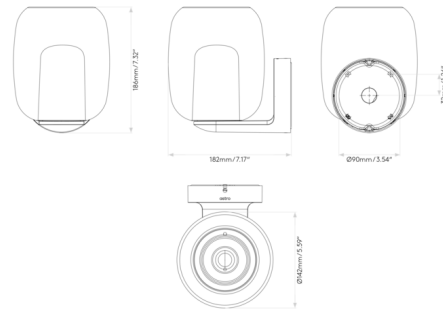

Lightology

lightology.com
866-954-4489
04-25-26

Project: _____
Company: _____
Location: _____ Fixture Type: _____
SPEC #: **AST1118895**
Approved On: _____ Approved By: _____

Aquina Wall Sconce By Astro Lighting

Description

The Aquina Wall Sconce will complement a modern bathroom setting with its soft organic curves. The blown glass shade is supported by a sleek, seamless metal bracket with a round backplate. May be mounted with the shade directed up or down.

Shown in polished chrome / clear

Specifications

COLOR Clear
BODY FINISH Polished Chrome
WATTAGE 3W
DIMMER Standard 120V
DIMENSIONS 5.59"W x 7.32"H x 7.17"D
BULB NOT INCLUDED 1 x JCD/G9/3W/120V LED
COUNTRY OF ORIGIN China

Technical Information

PRODUCT DIMENSIONS Backplate: 4.33" diameter

CLICK TO VIEW PRODUCT

Notes: