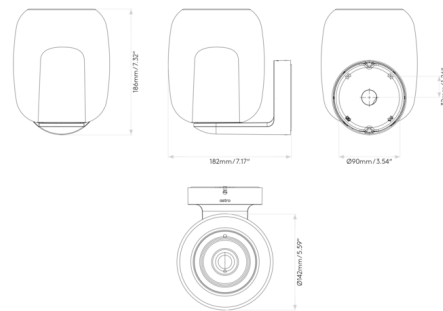

Lightology

lightology.com
866-954-4489
06-04-26

Project: _____
Company: _____
Location: _____ Fixture Type: _____
SPEC #: **AST1118896**
Approved On: _____ Approved By: _____

Aquina Wall Sconce By Astro Lighting

Description

The Aquina Wall Sconce will complement a modern bathroom setting with its soft organic curves. The blown glass shade is supported by a sleek, seamless metal bracket with a round backplate. May be mounted with the shade directed up or down.

Shown in matte black / clear

Specifications

COLOR	Clear
BODY FINISH	Matte Black
WATTAGE	25W
DIMMER	Standard 120V
DIMENSIONS	5.59"W x 7.32"H x 7.17"D
BULB NOT INCLUDED	1 x JCD/G9/25W/120V LED
COUNTRY OF ORIGIN	China