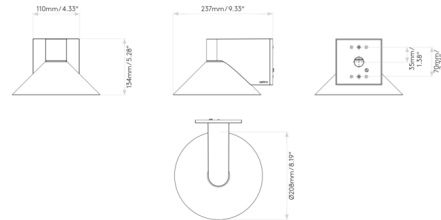

### Description

The Conic Wall Sconce features a streamlined, geometric design with timeless appeal. Conic's symmetrical design is centered around the etched glass cone shade that softly disperses light. Place a pair flanking bathroom mirror to elevate the space with a smart accent. Mounts to a standard 4 inch octagon box.

### Specifications

COLOR	Etched Glass
BODY FINISH	Polished Chrome
WATTAGE	3.5W
DIMMER	Standard 120V
DIMENSIONS	8.19"W x 5.28"H x 9.33"D
BULB NOT INCLUDED	1 x JCD/G9/3.5W/120V LED
COUNTRY OF ORIGIN	China

### Technical Information

PRODUCT DIMENSIONS	Backplate: 4.33"W x 4.33"H
--------------------	----------------------------

CLICK TO VIEW PRODUCT

Notes: