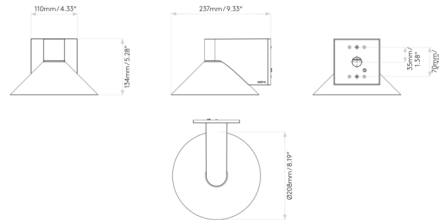

Description

The Conic Wall Sconce features a streamlined, geometric design with timeless appeal. Conic's symmetrical design is centered around the etched glass cone shade that softly disperses light. Place a pair flanking bathroom mirror to elevate the space with a smart accent. Mounts to a standard 4 inch octagon box.

Shown in matte black / etched glass

Specifications

COLOR	Etched Glass
BODY FINISH	Matte Black
WATTAGE	3.5W
DIMMER	Standard 120V
DIMENSIONS	8.19"W x 5.28"H x 9.33"D
BULB NOT INCLUDED	1 x JCD/G9/3.5W/120V LED
COUNTRY OF ORIGIN	China