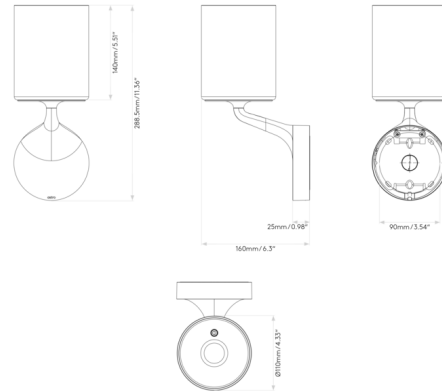

## Elena Wall Sconce By Astro Lighting

### Description

The Elena Wall Sconce will blend effortlessly into both contemporary and traditional spaces with its organically curving arm. The arm seamlessly emerges from the backplate to support the opal glass diffuser and clear cylindrical shade.

### Specifications

COLOR	Clear
BODY FINISH	Matte Black
WATTAGE	3.5W
DIMMER	Standard 120V
DIMENSIONS	4.33"W x 11.36"H x 6.3"D
BULB NOT INCLUDED	1 x JCD/G9/3.5W/120V LED
COUNTRY OF ORIGIN	China

CLICK TO VIEW PRODUCT