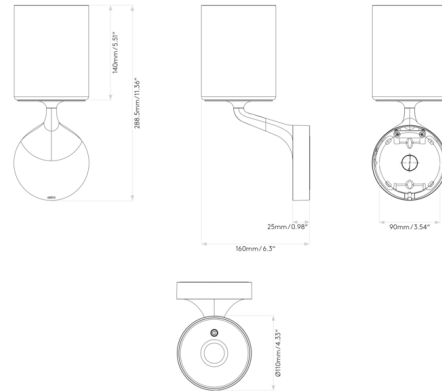

Lightology

lightology.com
866-954-4489
07-06-26

Project: _____
 Company: _____
 Location: _____ Fixture Type: _____
 SPEC #: **AST1118904**
 Approved On: _____ Approved By: _____

Elena Wall Sconce By Astro Lighting

Description

The Elena Wall Sconce will blend effortlessly into both contemporary and traditional spaces with its organically curving arm. The arm seamlessly emerges from the backplate to support the opal glass diffuser and clear cylindrical shade.

Shown in matte black / clear

Specifications

COLOR	Clear
BODY FINISH	Matte Black
WATTAGE	3.5W
DIMMER	Standard 120V
DIMENSIONS	4.33"W x 11.36"H x 6.3"D
BULB NOT INCLUDED	1 x JCD/G9/3.5W/120V LED
COUNTRY OF ORIGIN	China