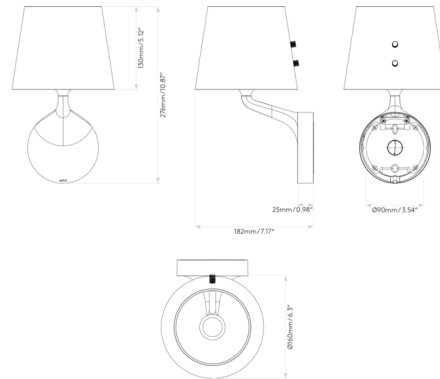

Description

The Millie Wall Sconce will blend effortlessly into both contemporary and traditional spaces with its organically curving arm. The arm seamlessly emerges from the backplate to support the tapered white glass shade.

Shown in polished chrome / white

Specifications

COLOR	White
BODY FINISH	Polished Chrome
WATTAGE	25W
DIMMER	Standard 120V
DIMENSIONS	6.3"W x 10.89"H x 7.28"D
BULB NOT INCLUDED	1 x JCD/G9/25W/120V LED
COUNTRY OF ORIGIN	China