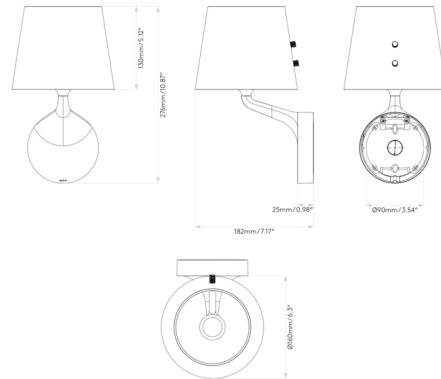

### Description

The Millie Wall Sconce will blend effortlessly into both contemporary and traditional spaces with its organically curving arm. The arm seamlessly emerges from the backplate to support the tapered white glass shade.

### Specifications

COLOR	White
BODY FINISH	Polished Chrome
WATTAGE	3.5W
DIMMER	Standard 120V
DIMENSIONS	6.3"W x 10.89"H x 7.17"D
BULB NOT INCLUDED	1 x JCD/G9/3.5W/120V LED
COUNTRY OF ORIGIN	China

CLICK TO VIEW PRODUCT