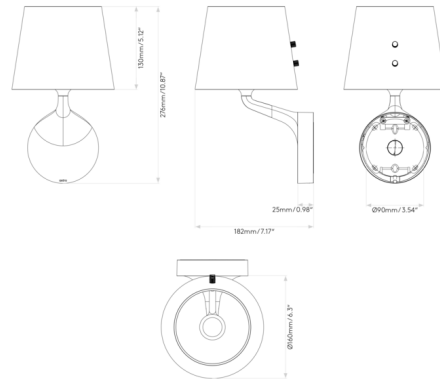

Description

The Millie Wall Sconce will blend effortlessly into both contemporary and traditional spaces with its organically curving arm. The arm seamlessly emerges from the backplate to support the tapered white glass shade.

Shown in matte black / white

Specifications

COLOR	White
BODY FINISH	Matte Black
WATTAGE	25W
DIMMER	Standard 120V
DIMENSIONS	6.3"W x 10.89"H x 7.28"D
BULB NOT INCLUDED	1 x JCD/G9/25W/120V LED
COUNTRY OF ORIGIN	China