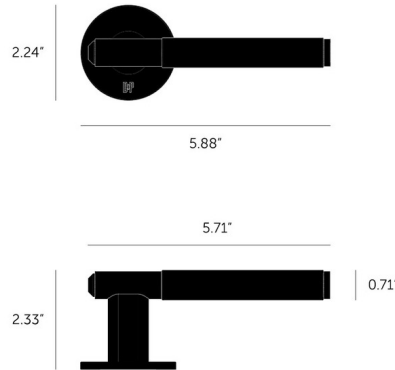

Lightology

lightology.com
866-954-4489
04-27-26

Project: _____

Company: _____

Location: _____ Fixture Type: _____

SPEC #: **BPU1118942**

Approved On: _____ Approved By: _____

Fixed Door Handle - Linear - Overstock

By Buster + Punch

Description

The Linear Fixed Door Handle is refined by hand and features a linear-knurl detailing and a laser-etched Buster + Punch insignia. It remains in a fixed position and is intended for surface mount installation to an internal door not requiring a mechanism. Brass: Made from precision-machined solid brass and finished with two layers of durable satin lacquer. This finish will age slowly, moving from radiant brass to deeper and golden within a few years. NOTE: This is a discontinued model and limited to quantity on hand.

Shown in gun metal

Specifications

COLOR	N/A
BODY FINISH	Gun Metal
WATTAGE	N/A
DIMMER	N/A
DIMENSIONS	5.88"W x 2.24"H x 2.33"D
BULB	N/A

CLICK TO VIEW PRODUCT

Notes: