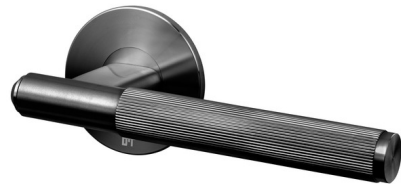

Lightology

lightology.com
866-954-4489
04-27-26

Project: _____

Company: _____

Location: _____ Fixture Type: _____

SPEC #: **BPU1118942**

Approved On: _____ Approved By: _____

Fixed Door Handle - Linear - Overstock

By Buster + Punch

Description

The Linear Fixed Door Handle is refined by hand and features a linear-knurl detailing and a laser-etched Buster + Punch insignia. It remains in a fixed position and is intended for surface mount installation to an internal door not requiring a mechanism. Brass: Made from precision-machined solid brass and finished with two layers of durable satin lacquer. This finish will age slowly, moving from radiant brass to deeper and golden within a few years. NOTE: This is a discontinued model and limited to quantity on hand.

Shown in gun metal

Specifications

COLOR	N/A
BODY FINISH	Gun Metal
WATTAGE	N/A
DIMMER	N/A
DIMENSIONS	5.88"W x 2.24"H x 2.33"D
BULB	N/A

CLICK TO VIEW PRODUCT

Notes: