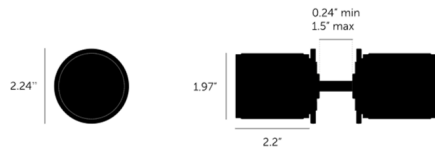

### Description

The Cross Pattern Door Knob Set is refined by hand and features a diamond-cut, cross knurl pattern. Intended for interior doors. Includes two knobs and an 8mm square spindle. Fits doors with a minimum of 1.375 inch thickness. Tubular latch sold separately. **Black:** Made from Aluminum and then anodized to give a deep Black finish. **Brass:** Made from precision-machined solid brass and finished with two layers of durable satin lacquer. This finish will age slowly, moving from radiant brass to deeper and golden within a few years. **Steel:** Made from solid stainless steel and refined by hand. Steel is Buster + Punch's most durable finish and will remain the same for years to come.

### Specifications

COLOR	N/A
BODY FINISH	Brass
WATTAGE	N/A
DIMMER	N/A
DIMENSIONS	2.24"W x 2.2"H
BULB	N/A

CLICK TO VIEW PRODUCT

Notes: