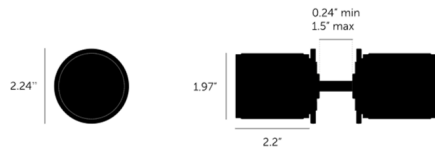

Description

The Cross Pattern Door Knob Set is refined by hand and features a diamond-cut, cross knurl pattern. Intended for interior doors. Includes two knobs and an 8mm square spindle. Fits doors with a minimum of 1.375 inch thickness. Tubular latch sold separately. **Black:** Made from Aluminum and then anodized to give a deep Black finish. **Brass:** Made from precision-machined solid brass and finished with two layers of durable satin lacquer. This finish will age slowly, moving from radiant brass to deeper and golden within a few years. **Steel:** Made from solid stainless steel and refined by hand. Steel is Buster + Punch's most durable finish and will remain the same for years to come.

Shown in brass

Specifications

COLOR	N/A
BODY FINISH	Brass
WATTAGE	N/A
DIMMER	N/A
DIMENSIONS	2.24"W x 2.2"H
BULB	N/A

CLICK TO VIEW PRODUCT

Notes: