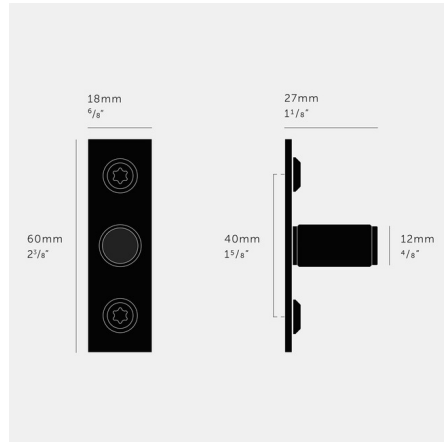

Lightology

lightology.com
866-954-4489
07-08-26

Project: _____

Company: _____

Location: _____ Fixture Type: _____

SPEC #: **BPU1118987**

Approved On: _____ Approved By: _____

Linear Furniture Knob with Plate - Set of 2

By Buster + Punch

Description

The Linear Furniture Knobs are refined by hand and feature Buster + Punch's signature diamond-cut, linear knurl pattern. They are paired with a Solid Metal backplate and matching screws. Sold as a set of two. Black: Made from Aluminum and then anodized to give a deep Black finish. Steel: Made from solid stainless steel and refined by hand. Steel is Buster + Punch's most durable finish and will remain the same for years to come. Burnt Steel: Made from solid Stainless Steel and exposed to excessive heat to create a unique rainbow of blue, purple, and yellow. No two are exactly alike.

Shown in black

Specifications

COLOR	N/A
BODY FINISH	Black
WATTAGE	N/A
DIMMER	N/A
DIMENSIONS	0.7"W x 1.57"H x 1.05"D
BULB	N/A

CLICK TO VIEW PRODUCT

Notes: