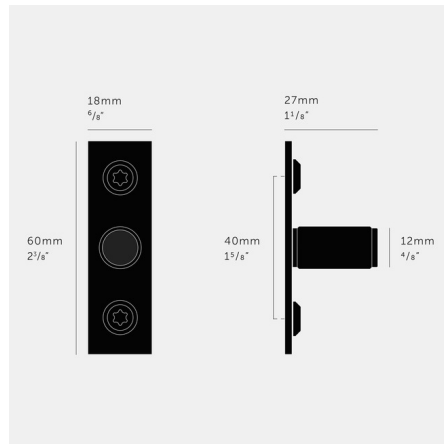

### Specifications

|             |                         |
|-------------|-------------------------|
| COLOR       | N/A                     |
| BODY FINISH | Black                   |
| WATTAGE     | N/A                     |
| DIMMER      | N/A                     |
| DIMENSIONS  | 0.7"W x 1.57"H x 1.05"D |
| BULB        | N/A                     |