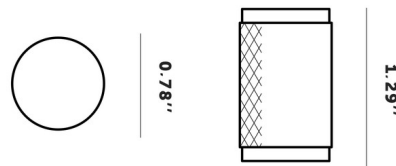

### Specifications

|             |                 |
|-------------|-----------------|
| COLOR       | N/A             |
| BODY FINISH | Black           |
| WATTAGE     | N/A             |
| DIMMER      | N/A             |
| DIMENSIONS  | 0.78"W x 1.29"H |
| BULB        | N/A             |