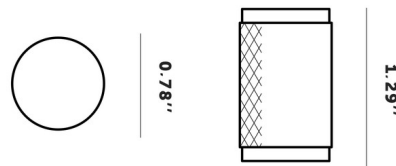

Lightology

lightology.com
866-954-4489
07-06-26

Project: _____

Company: _____

Location: _____ Fixture Type: _____

SPEC #: **BPU1118991**

Approved On: _____ Approved By: _____

Furniture Knob - Cross Pattern Set of 2

By Buster + Punch

Description

Buster + Punch's Furniture Knobs are refined by hand and feature their signature diamond-cut, cross-knurl pattern. Sold as a set of 2. **Black:** Made from Aluminum and then anodized to give a deep Black finish. **Smoked Bronze:** This is a living finish, meaning the more it is used the more the base Brass will show through. It will age with you. **Steel:** Made from solid stainless steel and refined by hand. Steel is Buster + Punch's most durable finish and will remain the same for years to come.

Specifications

COLOR	N/A
BODY FINISH	Black
WATTAGE	N/A
DIMMER	N/A
DIMENSIONS	0.78"W x 1.29"H
BULB	N/A

CLICK TO VIEW PRODUCT

Notes: