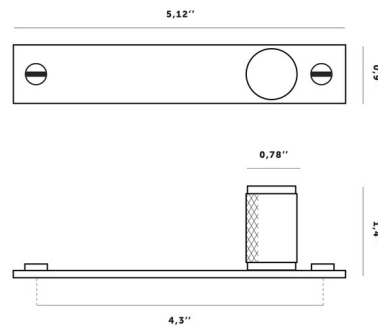

Lightology

lightology.com
866-954-4489
07-08-26

Project: _____

Company: _____

Location: _____ Fixture Type: _____

SPEC #: **BPU1118995**

Approved On: _____ Approved By: _____

Furniture Knob with Plate - Set of 2

Shown in black

Specifications

COLOR	N/A
BODY FINISH	Black
WATTAGE	N/A
DIMMER	N/A
DIMENSIONS	0.9"W x 5.12"H x 1.4"D
BULB	N/A

CLICK TO VIEW PRODUCT

Notes: