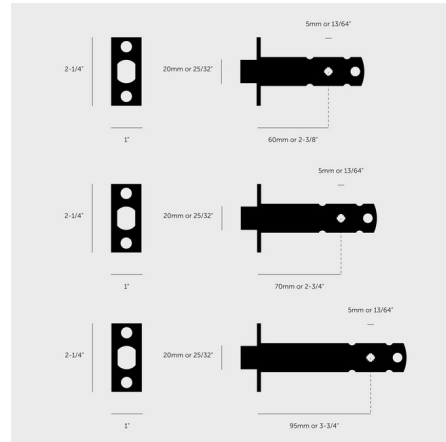

Lightology

lightology.com
866-954-4489
05-21-26

Project: _____

Company: _____

Location: _____ Fixture Type: _____

SPEC #: **BPU1119004**

Approved On: _____ Approved By: _____

Latch for Thumbturn Lock

By Buster + Punch

Description

The Latch and Privacy Bolt is intended for use with Buster + Punch's Thumbturn Lock. Suitable for interior doors.

Shown in black

Specifications

COLOR N/A
BODY FINISH Black
WATTAGE N/A
DIMMER N/A
DIMENSIONS 1"W x 2.25"H x 2.375"D
BULB N/A