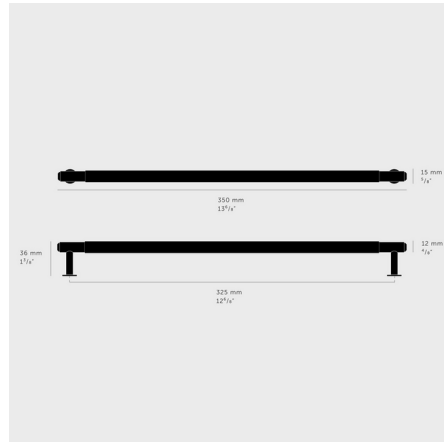

### Description

The Linear Pull Bar is refined by hand and features Buster + Punch's signature diamond-cut, linear knurl pattern. NOTE: This is a discontinued model and limited to quantity on hand.

### Specifications

COLOR	N/A
BODY FINISH	Gun Metal
WATTAGE	N/A
DIMMER	N/A
DIMENSIONS	13.78"W x 0.63"H x 1.42"D
BULB	N/A

### Technical Information

PRODUCT DIMENSIONS	Center to Center: 12.8"
--------------------	-------------------------

Shown in gun metal

CLICK TO VIEW PRODUCT

Notes: