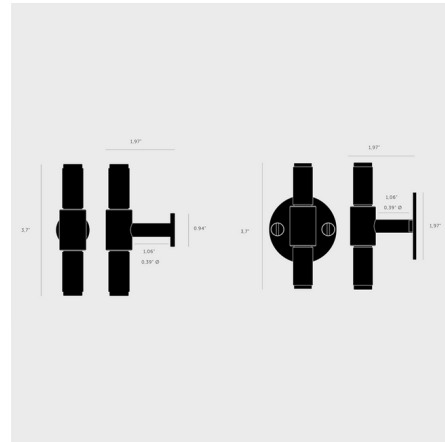

By Buster + Punch

Description

Buster + Punch's T Bar is refined by hand and features their signature diamond-cut, cross-knurled pattern. This particular model is known for its living finish, meaning the base brass metal will become more visible over time with use. NOTE: This is a discontinued model and limited to quantity on hand.

Shown in smoked bronze

Specifications

COLOR	N/A
BODY FINISH	Smoked Bronze
WATTAGE	N/A
DIMMER	N/A
DIMENSIONS	0.94"W x 3.7"H x 1.97"D
BULB	N/A

CLICK TO VIEW PRODUCT

Notes: