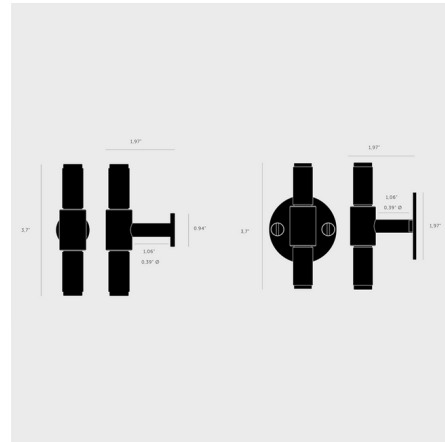

By Buster + Punch

Description

Buster + Punch's T Bar is refined by hand and features their signature diamond-cut, cross-knurled pattern. This particular model is known for its living finish, meaning the base brass metal will become more visible over time with use. NOTE: This is a discontinued model and limited to quantity on hand.

Shown in smoked bronze

Specifications

COLOR	N/A
BODY FINISH	Smoked Bronze
WATTAGE	N/A
DIMMER	N/A
DIMENSIONS	.94\"W x 3.7\"H x 1.97\"D
BULB	N/A

CLICK TO VIEW PRODUCT

Notes: