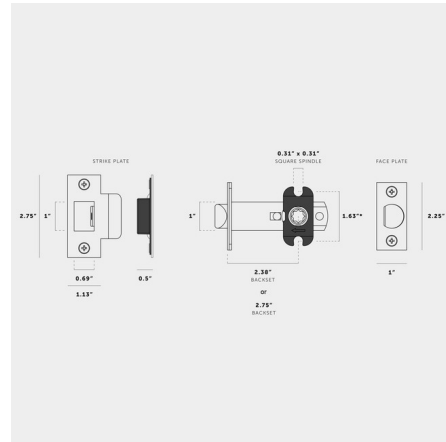

## Tubular Latch for Door Handle By Buster + Punch

### Description

The Tubular Latch is designed to work with Buster + Punch's Door Handle. Suitable for interior doors only.

Shown in steel

### Specifications

COLOR	N/A
BODY FINISH	Steel
WATTAGE	N/A
DIMMER	N/A
DIMENSIONS	1.13"W x 2.75"H x 2.38"D
BULB	N/A

CLICK TO VIEW PRODUCT

Notes: