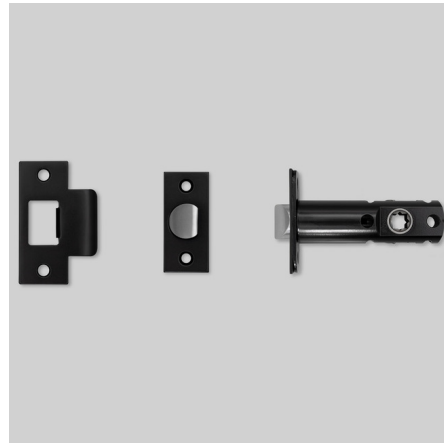

Lightology

lightology.com
866-954-4489
05-23-26

Project: _____

Company: _____

Location: _____ Fixture Type: _____

SPEC #: **BPU1119104**

Approved On: _____ Approved By: _____

Tubular Latch for Door Knob - Passage By Buster + Punch

Description

The Passage Tubular Latch is designed to work with Buster + Punch's Passage Door Knob. Suitable for interior doors only.

Shown in black

Specifications

COLOR	N/A
BODY FINISH	Black
WATTAGE	N/A
DIMMER	N/A
DIMENSIONS	1.1"W x 2.75"H x 3.75"D
BULB	N/A