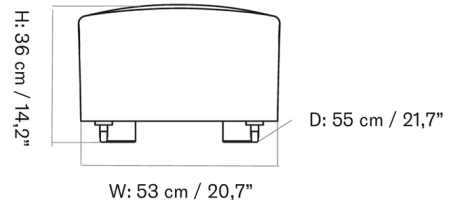

Shown in dark stained oak / moonlight sheepskin

Specifications

COLOR	Moonlight Sheepskin
BODY FINISH	Dark Stained Oak
WATTAGE	N/A
DIMMER	N/A
DIMENSIONS	20.87"W x 14.17"H x 21.65"D
BULB	N/A
COUNTRY OF ORIGIN	Lithuania