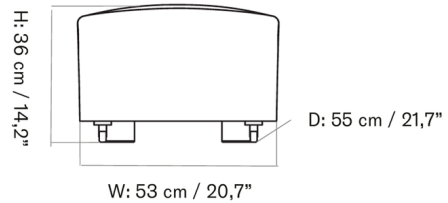

### Specifications

COLOR	Moonlight Sheepskin
BODY FINISH	Dark Stained Oak
WATTAGE	N/A
DIMMER	N/A
DIMENSIONS	20.87"W x 14.17"H x 21.65"D
BULB	N/A
COUNTRY OF ORIGIN	Lithuania

CLICK TO VIEW PRODUCT

Notes: