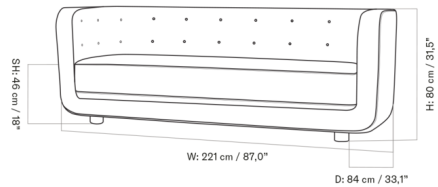

Shown in natural oak / zero 1 / vegetal natural leather

Specifications

COLOR	Zero 1 / Vegetal Natural Leather
BODY FINISH	Natural Oak
WATTAGE	N/A
DIMMER	N/A
DIMENSIONS	85.43"W x 31.5"H x 34.65"D
BULB	N/A
COUNTRY OF ORIGIN	Lithuania