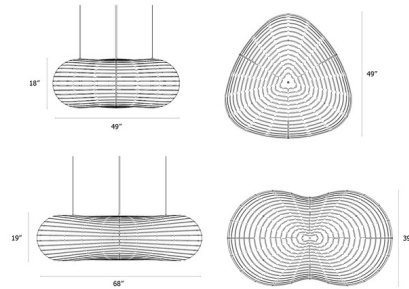

Shown in bamboo exterior / blue interior

Specifications

COLOR Aqua Exterior / Bamboo Interior
 BODY FINISH N/A
 WATTAGE 60W
 DIMMER Standard 120V
 DIMENSIONS 68"W x 19"H x 39"D
 BULB NOT INCLUDED 1 x G40/Medium (E26)/60W/120V Incandescent
 OTHER BULB OPTIONS G40/Medium (E26)/120V LED
 COUNTRY OF ORIGIN New Zealand