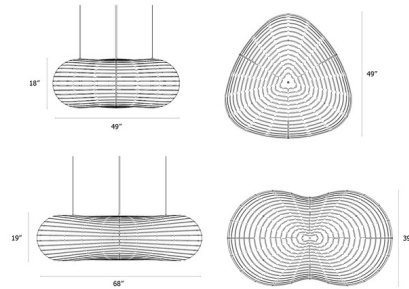

Shown in bamboo exterior / blue interior

Specifications

COLOR Bamboo Exterior / Blue Interior
 BODY FINISH N/A
 WATTAGE 60W
 DIMMER Standard 120V
 DIMENSIONS 49"W x 18"H x 49"D
 BULB NOT INCLUDED 1 x G40/Medium (E26)/60W/120V Incandescent
 OTHER BULB OPTIONS G40/Medium (E26)/120V LED
 COUNTRY OF ORIGIN New Zealand

Technical Information

PRODUCT DIMENSIONS Cord Length: 120"

CLICK TO VIEW PRODUCT

Notes: