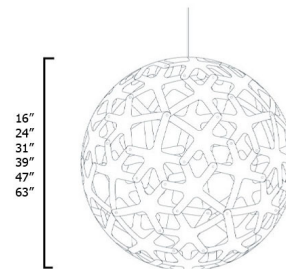

By David Trubridge

Description

The Coral Pendant is based on one of the geometric polyhedra that interested David Trubridge since he was a boy. The intricate form is made from just one single component repeated 60 times and lights your space with warm shadows. The Bamboo Plywood shade is available in a variety of color options. Ships flat-packed requiring complete assembly, semi-assembled requiring 5-10 minutes of final assembly per fixture prior to installation, or fully assembled and ready to hang. Largest size ships fully assembled only. Commercial projects/jobsites must order fully or semi-assembled.

Shown in bamboo exterior / aqua interior

Specifications

COLOR	Aqua Exterior / Bamboo Interior
BODY FINISH	N/A
WATTAGE	60W
DIMMER	Standard 120V
DIMENSIONS	16\"W x 16\"H
BULB NOT INCLUDED	1 x A19/Medium (E26)/60W/120V Incandescent
OTHER BULB OPTIONS	A19/Medium (E26)/120V LED G25/Medium (E26)/120V LED
COUNTRY OF ORIGIN	New Zealand