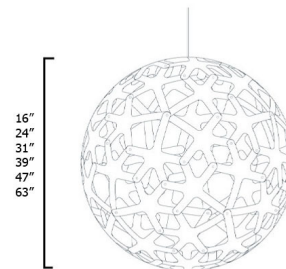

Specifications

COLOR Bamboo Exterior / Aqua Interior
BODY FINISH N/A
WATTAGE 60W
DIMMER Standard 120V
DIMENSIONS 16"W x 16"H
BULB NOT INCLUDED 1 x A19/Medium (E26)/60W/120V Incandescent
OTHER BULB OPTIONS A19/Medium (E26)/120V LED
G25/Medium (E26)/120V LED
COUNTRY OF ORIGIN New Zealand

Technical Information

PRODUCT DIMENSIONS Canopy: 5" diameter

Shown in bamboo exterior / aqua interior

CLICK TO VIEW PRODUCT

Notes: