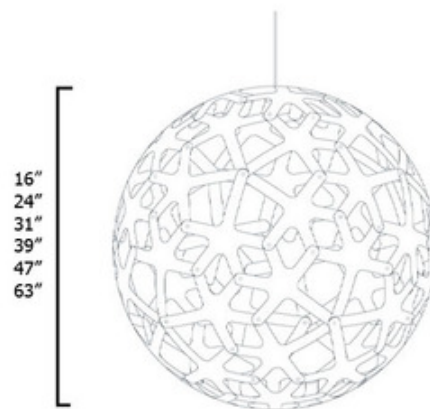

DESIGNER David Trubridge
BRAND David Trubridge

DESCRIPTION

The Coral Pendant is based on one of the geometric polyhedra that interested David Trubridge since he was a boy. The intricate form is made from just one single component repeated 60 times and lights your space with warm shadows. The Bamboo Plywood shade is available in a variety of color options. Ships flat-packed requiring complete assembly, semi-assembled requiring 5-10 minutes of final assembly per fixture prior to installation, or fully assembled and ready to hang. Largest size ships fully assembled only. Commercial projects/jobsites must order fully or semi-assembled.

Shown in: Bamboo Exterior / Aqua Interior

SHADE COLOR	Bamboo Exterior / Aqua Interior
BODY FINISH	N/A
WATTAGE	60W
DIMMER	Standard 120V
DIMENSIONS	16"W x 16"H
BULB NOT INCLUDED	
LAMP	1 x A19/Medium (E26)/60W/120V Incandescent A19/Medium (E26)/120V LED G25/Medium (E26)/120V LED

Technical Information

PRODUCT DIMENSIONS	Canopy: 5" diameter
---------------------------	---------------------

SPEC # DTR1120238

COMPANY	PROJECT	FIXTURE TYPE	APPROVED BY	DATE