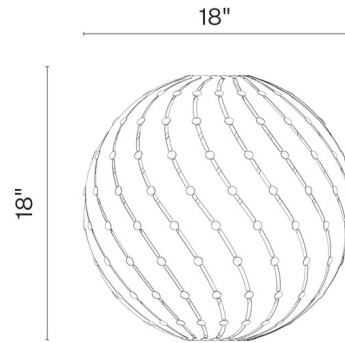

Specifications

COLOR	N/A
BODY FINISH	Birch
WATTAGE	100W
DIMMER	Standard 120V
DIMENSIONS	18"W x 18"H
BULB NOT INCLUDED	1 x G25/Medium (E26)/100W/120V Incandescent
OTHER BULB OPTIONS	1 x G25/Medium (E26)/120V LED
COUNTRY OF ORIGIN	New Zealand

CLICK TO VIEW PRODUCT

Notes: