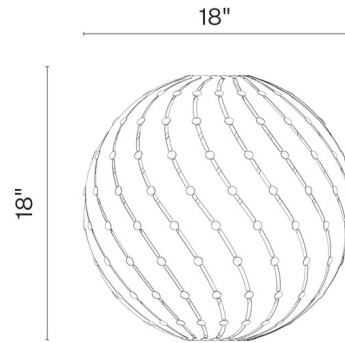

### Specifications

COLOR	N/A
BODY FINISH	Birch
WATTAGE	100W
DIMMER	Standard 120V
DIMENSIONS	18"W x 18"H
BULB NOT INCLUDED	1 x G25/Medium (E26)/100W/120V Incandescent
OTHER BULB OPTIONS	1 x G25/Medium (E26)/120V LED
COUNTRY OF ORIGIN	New Zealand