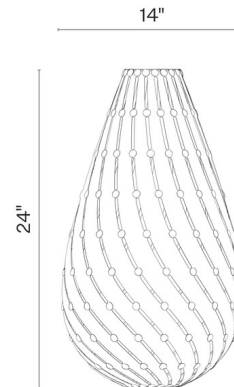

### Description

The Ebb Drop Pendant is inspired by David Trubridge's sketches of light-play on water ripples. It features an ultra thin Finnish Birch Plywood arranged in a stunning shape. The light emits a glowing lantern effect which highlights the grain of the plywood and also casts a beautiful shadow. Ships fully assembled or as an easy to assemble Kitset to reduce shipping emissions. Includes White cord and canopy. Made in New Zealand.

### Specifications

COLOR	N/A
BODY FINISH	Birch
WATTAGE	100W
DIMMER	Standard 120V
DIMENSIONS	14"W x 24"H
BULB NOT INCLUDED	1 x G25/Medium (E26)/100W/120V Incandescent
OTHER BULB OPTIONS	1 x G25/Medium (E26)/120V LED
COUNTRY OF ORIGIN	New Zealand