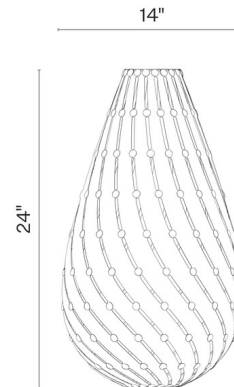

Lightology

lightology.com
866-954-4489
06-04-26

Project: _____

Company: _____

Location: _____ Fixture Type: _____

SPEC #: **DTR1120547**

Approved On: _____ Approved By: _____

Ebb Drop Pendant By David Trubridge

Description

The Ebb Drop Pendant is inspired by David Trubridge's sketches of light-play on water ripples. It features an ultra thin Finnish Birch Plywood arranged in a stunning shape. The light emits a glowing lantern effect which highlights the grain of the plywood and also casts a beautiful shadow. Ships fully assembled or as an easy to assemble Kitset to reduce shipping emissions. Includes White cord and canopy. Made in New Zealand.

Shown in birch

Specifications

COLOR	N/A
BODY FINISH	Birch
WATTAGE	100W
DIMMER	Standard 120V
DIMENSIONS	14"W x 24"H
BULB NOT INCLUDED	1 x G25/Medium (E26)/100W/120V Incandescent
OTHER BULB OPTIONS	1 x G25/Medium (E26)/120V LED
COUNTRY OF ORIGIN	New Zealand