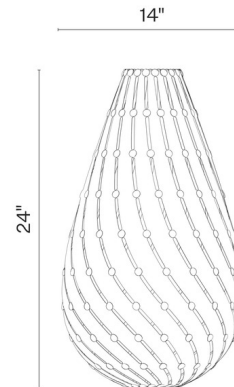

Lightology

lightology.com
866-954-4489
04-12-26

Project: _____
Company: _____
Location: _____ Fixture Type: _____
SPEC #: **DTR1120547**
Approved On: _____ Approved By: _____

Ebb Drop Pendant By David Trubridge

Description

The Ebb Drop Pendant is inspired by David Trubridge's sketches of light-play on water ripples. It features an ultra thin Finnish Birch Plywood arranged in a stunning shape. The light emits a glowing lantern effect which highlights the grain of the plywood and also casts a beautiful shadow. Ships fully assembled or as an easy to assemble Kitset to reduce shipping emissions. Includes White cord and canopy. Made in New Zealand.

Shown in birch

Specifications

| | |
|--------------------|---|
| COLOR | N/A |
| BODY FINISH | Birch |
| WATTAGE | 100W |
| DIMMER | Standard 120V |
| DIMENSIONS | 14"W x 24"H |
| BULB NOT INCLUDED | 1 x G25/Medium (E26)/100W/120V Incandescent |
| OTHER BULB OPTIONS | 1 x G25/Medium (E26)/120V LED |
| COUNTRY OF ORIGIN | New Zealand |