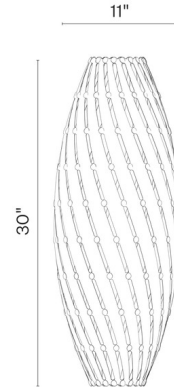

## Ebb Roll Pendant By David Trubridge

### Description

The Ebb Roll Pendant is inspired by David Trubridge's sketches of light-play on water ripples. It features an ultra thin Finnish Birch Plywood arranged in a stunning shape. The light emits a glowing lantern effect which highlights the grain of the plywood and also casts a beautiful shadow. Ships fully assembled or as an easy to assemble Kitset to reduce shipping emissions. Includes White cord and canopy. Made in New Zealand.

### Specifications

COLOR	N/A
BODY FINISH	Birch
WATTAGE	100W
DIMMER	Standard 120V
DIMENSIONS	11"W x 30"H
BULB NOT INCLUDED	1 x G25/Medium (E26)/100W/120V Incandescent
OTHER BULB OPTIONS	1 x G25/Medium (E26)/120V LED
COUNTRY OF ORIGIN	New Zealand