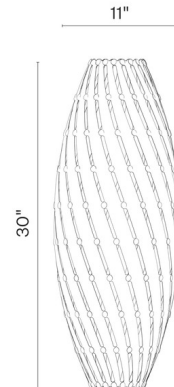

Lightology

lightology.com
866-954-4489
04-13-26

Project: _____

Company: _____

Location: _____ Fixture Type: _____

SPEC #: **DTR1120549**

Approved On: _____ Approved By: _____

Ebb Roll Pendant By David Trubridge

Description

The Ebb Roll Pendant is inspired by David Trubridge's sketches of light-play on water ripples. It features an ultra thin Finnish Birch Plywood arranged in a stunning shape. The light emits a glowing lantern effect which highlights the grain of the plywood and also casts a beautiful shadow. Ships fully assembled or as an easy to assemble Kitset to reduce shipping emissions. Includes White cord and canopy. Made in New Zealand.

Shown in birch

Specifications

COLOR	N/A
BODY FINISH	Birch
WATTAGE	100W
DIMMER	Standard 120V
DIMENSIONS	11"W x 30"H
BULB NOT INCLUDED	1 x G25/Medium (E26)/100W/120V Incandescent
OTHER BULB OPTIONS	1 x G25/Medium (E26)/120V LED
COUNTRY OF ORIGIN	New Zealand