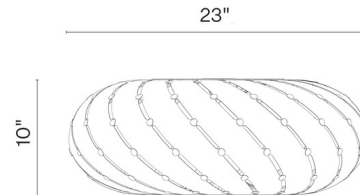

Description

The Ebb Swell Pendant is inspired by David Trubridge's sketches of light-play on water ripples. It features an ultra thin Finnish Birch Plywood arranged in a stunning shape. The light emits a glowing lantern effect which highlights the grain of the plywood and also casts a beautiful shadow. Ships fully assembled or as an easy to assemble Kitset to reduce shipping emissions. Includes White cord and canopy. Made in New Zealand.

Shown in birch

Specifications

COLOR	N/A
BODY FINISH	Birch
WATTAGE	100W
DIMMER	Standard 120V
DIMENSIONS	23"W x 10"H
BULB NOT INCLUDED	1 x G25/Medium (E26)/100W/120V Incandescent
OTHER BULB OPTIONS	1 x G25/Medium (E26)/120V LED
COUNTRY OF ORIGIN	New Zealand