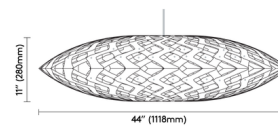

Lightology

lightology.com
866-954-4489
05-25-26

Project: _____

Company: _____

Location: _____ Fixture Type: _____

SPEC #: **DTR1120873**

Approved On: _____ Approved By: _____

Flax Pendant

By David Trubridge

Description

The Flax Pendant is inspired by the long slender leaves of the indigenous flax plant or harakeke that is grown for its valuable fiber. The Bamboo Plywood shade is available in a variety of color options. Made in New Zealand. Ships flat-packed requiring complete assembly, semi-assembled requiring 5-10 minutes of final assembly per fixture prior to installation, or fully assembled and ready to hang. Commercial projects/job sites must order fully or semi-assembled. The 44 and 59 inch sizes include 3 suspension cables in addition to the power cord. Compatible with sloped ceilings up to 45 degrees.

Specifications

COLOR	Aqua Exterior / Bamboo Interior
BODY FINISH	White
WATTAGE	100W
DIMMER	Standard 120V
DIMENSIONS	31"W x 9"H
BULB NOT INCLUDED	1 x A19/Medium (E26)/100W/120V Incandescent
OTHER BULB OPTIONS	1 x A19/Medium (E26)/120V LED 1 x G25/Medium (E26)/120V Incandescent 1 x G25/Medium (E26)/120V LED
COUNTRY OF ORIGIN	New Zealand

Shown in white / bamboo exterior / lime interior

CLICK TO VIEW PRODUCT

Notes: