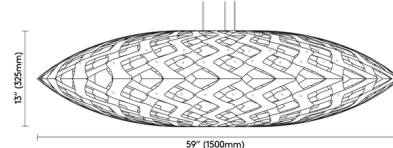

Lightology

lightology.com
866-954-4489
05-25-26

Project: _____

Company: _____

Location: _____ Fixture Type: _____

SPEC #: **DTR1120873**

Approved On: _____ Approved By: _____

Flax Pendant

By David Trubridge

Description

The Flax Pendant is inspired by the long slender leaves of the indigenous flax plant or harakeke that is grown for its valuable fiber. The Bamboo Plywood shade is available in a variety of color options. Made in New Zealand. Ships flat-packed requiring complete assembly, semi-assembled requiring 5-10 minutes of final assembly per fixture prior to installation, or fully assembled and ready to hang. Commercial projects/job sites must order fully or semi-assembled. The 44 and 59 inch sizes include 3 suspension cables in addition to the power cord. Compatible with sloped ceilings up to 45 degrees.

Specifications

COLOR	Aqua Exterior / Bamboo Interior
BODY FINISH	White
WATTAGE	100W
DIMMER	Standard 120V
DIMENSIONS	31"W x 9"H
BULB NOT INCLUDED	1 x A19/Medium (E26)/100W/120V Incandescent
OTHER BULB OPTIONS	1 x A19/Medium (E26)/120V LED 1 x G25/Medium (E26)/120V Incandescent 1 x G25/Medium (E26)/120V LED
COUNTRY OF ORIGIN	New Zealand

Shown in white / bamboo exterior / lime interior

CLICK TO VIEW PRODUCT

Notes: