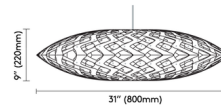

Shown in white / bamboo exterior / lime interior