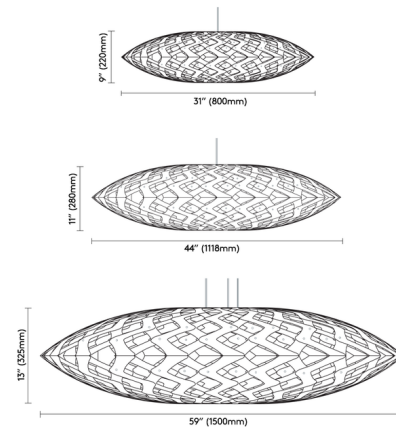

Shown in white / bamboo exterior / lime interior