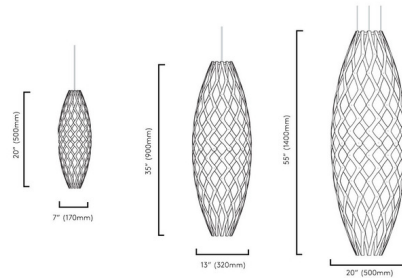

By David Trubridge

Description

The Hinaki Pendant is inspired by fish traps by Maori. Hnaki traps were made from woven vines in beautiful forms. Includes suspension cord, bulb holder and ceiling canopy. Made in New Zealand. Ships flat-packed requiring complete assembly, semi-assembled requiring 5-10 minutes of final assembly per fixture prior to installation, or fully assembled and ready to hang. Commercial projects/job sites must order fully or semi-assembled.

Shown in black exterior / bamboo interior

Specifications

COLOR	Black Exterior / Bamboo Interior
BODY FINISH	N/A
WATTAGE	60W
DIMMER	Standard 120V
DIMENSIONS	7"W x 20"H
BULB NOT INCLUDED	1 x A15/Medium (E26)/60W/120V Incandescent
OTHER BULB OPTIONS	1 x A15/Medium (E26)/120V LED 1 x G25/Medium (E26)/120V Incandescent 1 x G25/Medium (E26)/120V LED
COUNTRY OF ORIGIN	New Zealand