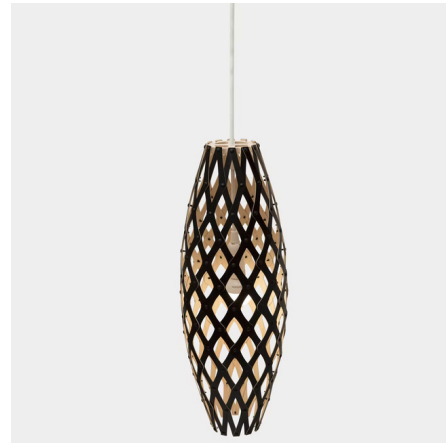

Lightology

lightology.com
866-954-4489
05-22-26

Project: _____

Company: _____

Location: _____ Fixture Type: _____

SPEC #: **DTR1120983**

Approved On: _____ Approved By: _____

Hinaki Pendant

By David Trubridge

Description

The Hinaki Pendant is inspired by fish traps by Maori. Hnaki traps were made from woven vines in beautiful forms. Includes suspension cord, bulb holder and ceiling canopy. Made in New Zealand. Ships flat-packed requiring complete assembly, semi-assembled requiring 5-10 minutes of final assembly per fixture prior to installation, or fully assembled and ready to hang. Commercial projects/job sites must order fully or semi-assembled.

Shown in black exterior / bamboo interior

Specifications

COLOR	Black Exterior / Bamboo Interior
BODY FINISH	N/A
WATTAGE	60W
DIMMER	Standard 120V
DIMENSIONS	7"W x 20"H
BULB NOT INCLUDED	1 x A15/Medium (E26)/60W/120V Incandescent
OTHER BULB OPTIONS	1 x A15/Medium (E26)/120V LED 1 x G25/Medium (E26)/120V Incandescent 1 x G25/Medium (E26)/120V LED
COUNTRY OF ORIGIN	New Zealand