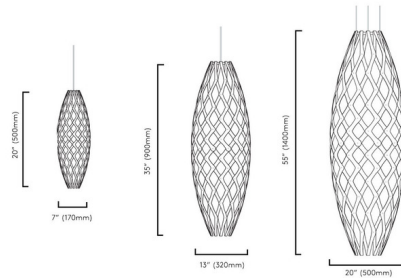

Description

The Hinaki Pendant is inspired by fish traps by Maori. Hnaki traps were made from woven vines in beautiful forms. Includes suspension cord, bulb holder and ceiling canopy. Made in New Zealand. Ships flat-packed requiring complete assembly, semi-assembled requiring 5-10 minutes of final assembly per fixture prior to installation, or fully assembled and ready to hang. Commercial projects/job sites must order fully or semi-assembled.

Specifications

COLOR Bamboo Exterior / Red Interior
BODY FINISH N/A
WATTAGE 60W
DIMMER Standard 120V
DIMENSIONS 7"W x 20"H
BULB NOT INCLUDED 1 x A15/Medium (E26)/60W/120V Incandescent
OTHER BULB OPTIONS 1 x A15/Medium (E26)/120V LED
1 x G25/Medium (E26)/120V Incandescent
1 x G25/Medium (E26)/120V LED
COUNTRY OF ORIGIN New Zealand

Technical Information

PRODUCT DIMENSIONS Canopy: 5" diameter

Shown in bamboo exterior / red interior

CLICK TO VIEW PRODUCT

Notes: