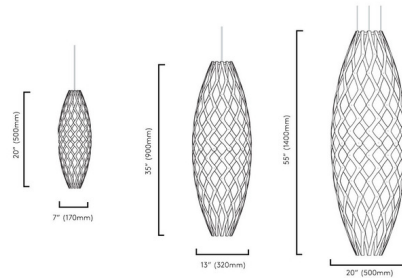

By David Trubridge

Description

The Hinaki Pendant is inspired by fish traps by Maori. Hnaki traps were made from woven vines in beautiful forms. Includes suspension cord, bulb holder and ceiling canopy. Made in New Zealand. Ships flat-packed requiring complete assembly, semi-assembled requiring 5-10 minutes of final assembly per fixture prior to installation, or fully assembled and ready to hang. Commercial projects/job sites must order fully or semi-assembled.

Shown in bamboo exterior / white interior

Specifications

COLOR	Bamboo Exterior / White Interior
BODY FINISH	N/A
WATTAGE	60W
DIMMER	Standard 120V
DIMENSIONS	7\"/>
BULB NOT INCLUDED	1 x A15/Medium (E26)/60W/120V Incandescent
OTHER BULB OPTIONS	1 x A15/Medium (E26)/120V LED 1 x G25/Medium (E26)/120V Incandescent 1 x G25/Medium (E26)/120V LED
COUNTRY OF ORIGIN	New Zealand