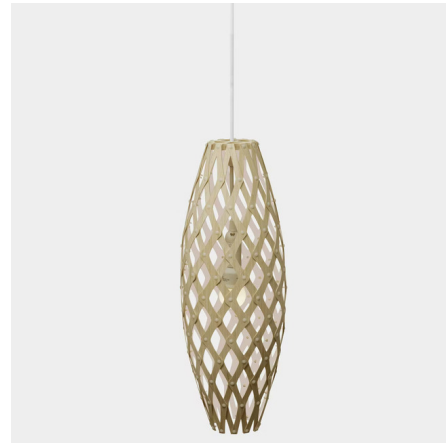

Lightology

lightology.com
866-954-4489
05-24-26

Project: _____

Company: _____

Location: _____ Fixture Type: _____

SPEC #: **DTR1121014**

Approved On: _____ Approved By: _____

Hinaki Pendant

By David Trubridge

Description

The Hinaki Pendant is inspired by fish traps by Maori. Hnaki traps were made from woven vines in beautiful forms. Includes suspension cord, bulb holder and ceiling canopy. Made in New Zealand. Ships flat-packed requiring complete assembly, semi-assembled requiring 5-10 minutes of final assembly per fixture prior to installation, or fully assembled and ready to hang. Commercial projects/job sites must order fully or semi-assembled.

Shown in bamboo exterior / white interior

Specifications

COLOR	Bamboo Exterior / White Interior
BODY FINISH	N/A
WATTAGE	60W
DIMMER	Standard 120V
DIMENSIONS	7\"/>
BULB NOT INCLUDED	1 x A15/Medium (E26)/60W/120V Incandescent
OTHER BULB OPTIONS	1 x A15/Medium (E26)/120V LED 1 x G25/Medium (E26)/120V Incandescent 1 x G25/Medium (E26)/120V LED
COUNTRY OF ORIGIN	New Zealand