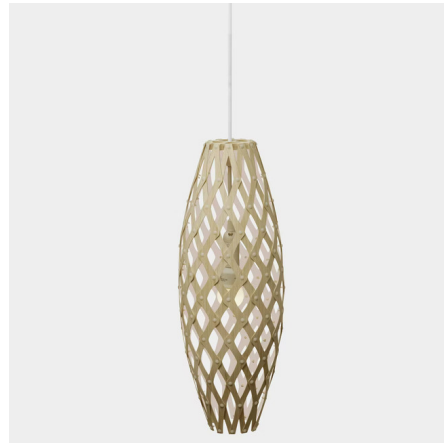

Lightology

lightology.com
866-954-4489
05-24-26

Project: _____

Company: _____

Location: _____ Fixture Type: _____

SPEC #: **DTR1121014**

Approved On: _____ Approved By: _____

Hinaki Pendant

By David Trubridge

Description

The Hinaki Pendant is inspired by fish traps by Maori. Hnaki traps were made from woven vines in beautiful forms. Includes suspension cord, bulb holder and ceiling canopy. Made in New Zealand. Ships flat-packed requiring complete assembly, semi-assembled requiring 5-10 minutes of final assembly per fixture prior to installation, or fully assembled and ready to hang. Commercial projects/job sites must order fully or semi-assembled.

Shown in bamboo exterior / white interior

Specifications

COLOR	Bamboo Exterior / White Interior
BODY FINISH	N/A
WATTAGE	60W
DIMMER	Standard 120V
DIMENSIONS	7\"/>
BULB NOT INCLUDED	1 x A15/Medium (E26)/60W/120V Incandescent
OTHER BULB OPTIONS	1 x A15/Medium (E26)/120V LED 1 x G25/Medium (E26)/120V Incandescent 1 x G25/Medium (E26)/120V LED
COUNTRY OF ORIGIN	New Zealand