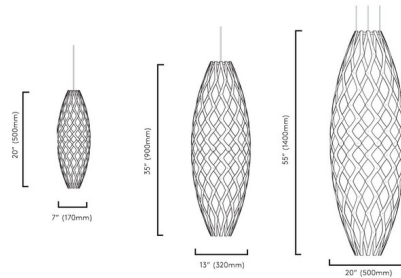

CLICK TO VIEW PRODUCT

Notes: