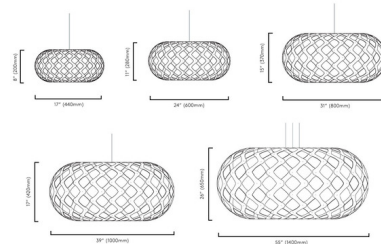

Description

The Kina Pendant is inspired by the inner shell of the local Maori saltwater sea urchin. Features a Bamboo Plywood shade offered in a variety of colors. Made in New Zealand. Ships flat-packed requiring complete assembly, semi-assembled requiring 5-10 minutes of final assembly per fixture prior to installation, or fully assembled and ready to hang. Commercial projects/jobsites must order fully or semi-assembled.

Shown in bamboo exterior / black interior

Specifications

COLOR Aqua Exterior / Bamboo Interior
BODY FINISH N/A
WATTAGE 60W
DIMMER Standard 120V
DIMENSIONS 17\"/>

CLICK TO VIEW PRODUCT

Notes: