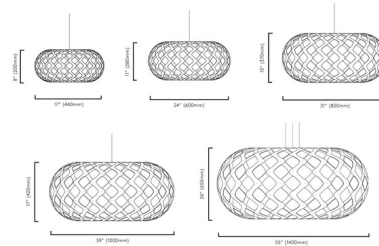

Specifications

COLOR . . . . . Bamboo Exterior / Black Interior
BODY FINISH . . . . . N/A
WATTAGE 60W
DIMMER . . . . . Standard 120V
DIMENSIONS . . . . . 17"W x 8"H
BULB NOT INCLUDED . . . . . 1 x A15/Medium (E26)/60W/120V Incandescent
COUNTRY OF ORIGIN . . . . . New Zealand

Technical Information

PRODUCT DIMENSIONS . . . . . Canopy: 5" diameter

CLICK TO VIEW PRODUCT

Notes: