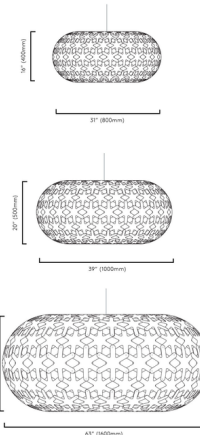

Description

The Snowflake Pendant is inspired by the hexagonal shapes of its namesake. The intricate details spread warm light and beautiful shadows across your space. Made in New Zealand. Ships fully assembled.

Shown in white / bamboo exterior / pink interior

Specifications

COLOR	Aqua Exterior / Bamboo Interior
BODY FINISH	White
WATTAGE	100W
DIMMER	Standard 120V
DIMENSIONS	31"W x 16"H
BULB NOT INCLUDED	1 x A19/Medium (E26)/100W/120V Incandescent
OTHER BULB OPTIONS	A19/Medium (E26)/120V LED G25/Medium (E26)/120V Incandescent G25/Medium (E26)/120V LED
COUNTRY OF ORIGIN	New Zealand