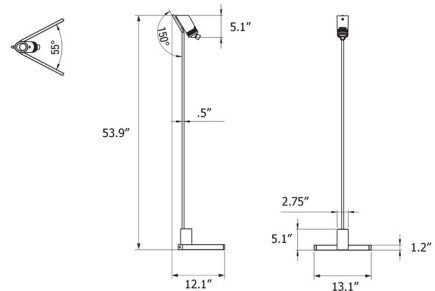

### Specifications

COLOR . . . . . Black  
BODY FINISH . . . . . Black  
WATTAGE . . . . . 8.5W  
DIMMER . . . . . Included  
DIMENSIONS . . . . . 13.1"W x 53.9"H x 12.1"D  
INTEGRATED LED MODULE . . . . . 1 x LED/8.5W/120V LED  
COUNTRY OF ORIGIN . . . . . China