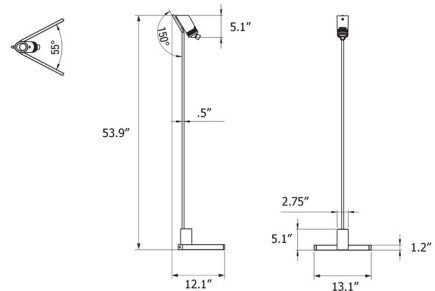

CLICK TO VIEW PRODUCT

Notes: