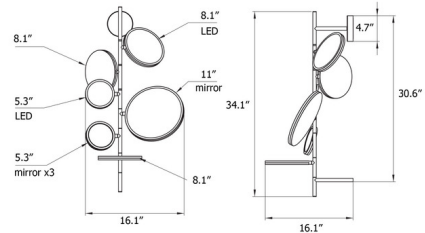

### Specifications

COLOR	Black
BODY FINISH	Black
WATTAGE	12W
DIMMER	N/A
DIMENSIONS	16.1"W x 34.1"H
INTEGRATED LED MODULE	1 x LED/12W/120V LED
COUNTRY OF ORIGIN	China

### Technical Information

PRODUCT DIMENSIONS	Backplate: 4.7" diameter
LAMP COLOR	2700K

CLICK TO VIEW PRODUCT

Notes: