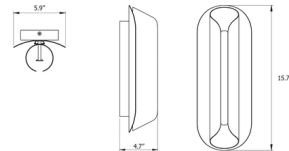

CLICK TO VIEW PRODUCT

Notes: