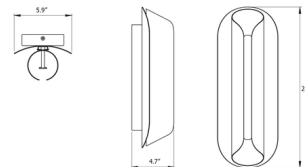

CLICK TO VIEW PRODUCT

Notes: