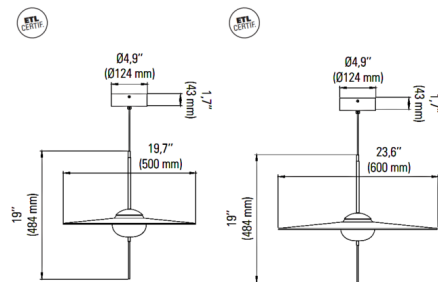

### Specifications

COLOR . . . . . White  
 BODY FINISH . . . . . Black  
 WATTAGE . . . . . 13W  
 DIMMER . . . . . Included  
 DIMENSIONS . . . . . 19.7"W x 19"H  
 INTEGRATED LED MODULE . . . . . 1 x LED/13W/120V LED  
 COUNTRY OF ORIGIN . . . . . China