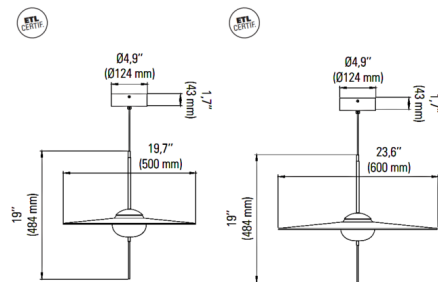

CLICK TO VIEW PRODUCT

Notes: