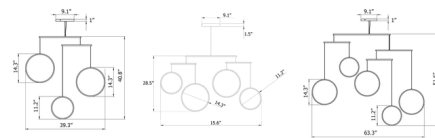

CLICK TO VIEW PRODUCT

Notes: