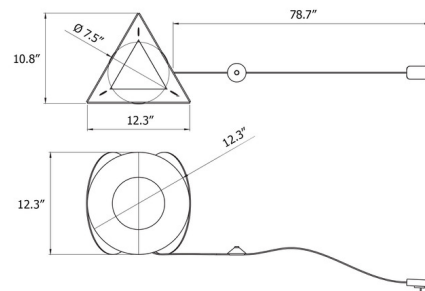

CLICK TO VIEW PRODUCT

Notes: