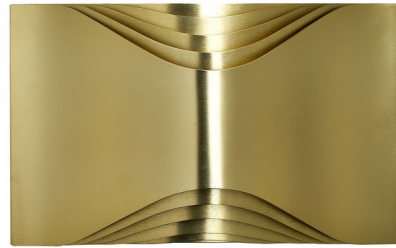

Description

The Respiro Wall Sconce creates a warm and inviting environment with a combination of curves and lines. It features a Gold Aluminum body and an integrated LED. Dimmable via Triac dimming.

Shown in gold / gold

Specifications

| | |
|-----------------------|-----------------------|
| COLOR | Gold |
| BODY FINISH | Gold |
| WATTAGE | 10W |
| DIMMER | N/A |
| DIMENSIONS | 9.1"W x 5.7"H x 2.4"D |
| INTEGRATED LED MODULE | 1 x LED/10W/120V LED |
| COUNTRY OF ORIGIN | China |