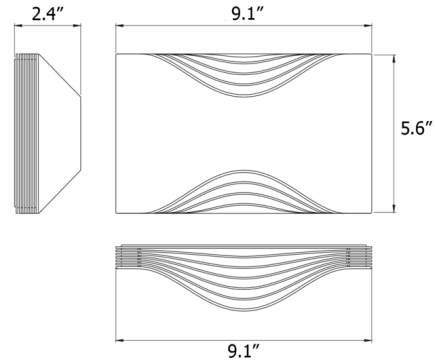

Specifications

| | |
|-----------------------|-----------------------|
| COLOR | Gold |
| BODY FINISH | Gold |
| WATTAGE | 10W |
| DIMMER | N/A |
| DIMENSIONS | 9.1"W x 5.7"H x 2.4"D |
| INTEGRATED LED MODULE | 1 x LED/10W/120V LED |
| COUNTRY OF ORIGIN | China |