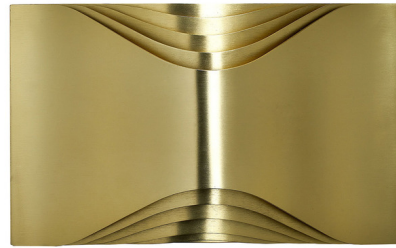

Description

The Respiro Wall Sconce creates a warm and inviting environment with a combination of curves and lines. It features a Gold Aluminum body and an integrated LED. Dimmable via Triac dimming.

Shown in gold / gold

Specifications

COLOR	Gold
BODY FINISH	Gold
WATTAGE	10W
DIMMER	N/A
DIMENSIONS	9.1"W x 5.7"H x 2.4"D
INTEGRATED LED MODULE	1 x LED/10W/120V LED
COUNTRY OF ORIGIN	China

Technical Information

COLOR RENDERING	85 CRI
LAMP COLOR	2700K
LUMENS/WATT	100.00
LUMINOUS FLUX	1000 lumens