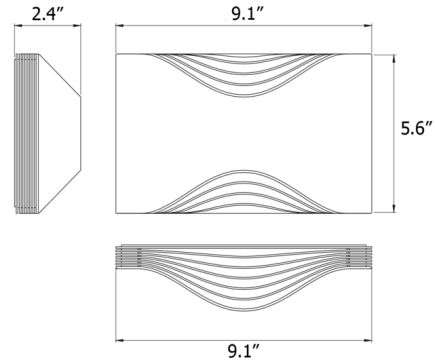

Specifications

COLOR	Gold
BODY FINISH	Gold
WATTAGE	10W
DIMMER	N/A
DIMENSIONS	9.1"W x 5.7"H x 2.4"D
INTEGRATED LED MODULE	1 x LED/10W/120V LED
COUNTRY OF ORIGIN	China

Technical Information

COLOR RENDERING	85 CRI
LAMP COLOR	2700K
LUMENS/WATT	100.00
LUMINOUS FLUX	1000 lumens