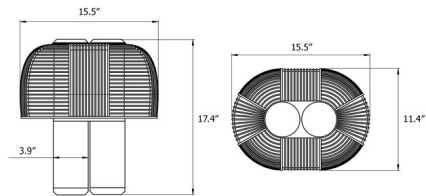

CLICK TO VIEW PRODUCT

Notes: