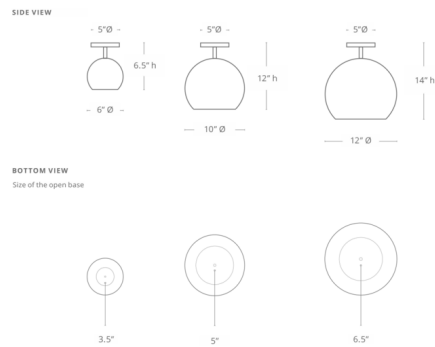

Specifications

COLOR N/A
BODY FINISH Copper
WATTAGE 8W
DIMMER Standard 120V
DIMENSIONS 12"W x 14"H
BULB INCLUDED 1 x A19/Medium (E26)/8W/120V LED
OTHER BULB OPTIONS 1 x A19/Medium (E26)/60W/120V Incandescent
COUNTRY OF ORIGIN Morocco

Technical Information

PRODUCT DIMENSIONS Canopy: 5" diameter
LUMENS/WATT 106.25
LUMINOUS FLUX 850 lumens

Shown in copper

CLICK TO VIEW PRODUCT

Notes: