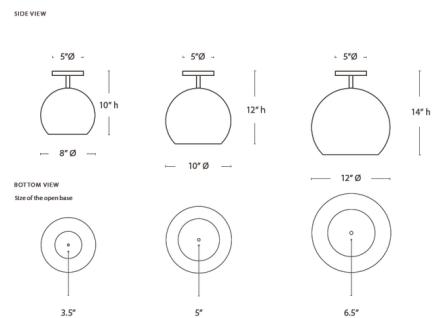

### Specifications

COLOR . . . . . N/A  
 BODY FINISH . . . . . Copper  
 WATTAGE . . . . . 9W  
 DIMMER . . . . . Standard 120V  
 DIMENSIONS . . . . . 12"W x 14"H  
 BULB NOT INCLUDED . . . . . 1 x A19/Medium (E26)/9W/120V LED  
 COUNTRY OF ORIGIN . . . . . Morocco

### Technical Information

PRODUCT DIMENSIONS . . . . . Canopy: 5" diameter

Shown in copper

CLICK TO VIEW PRODUCT

Notes: