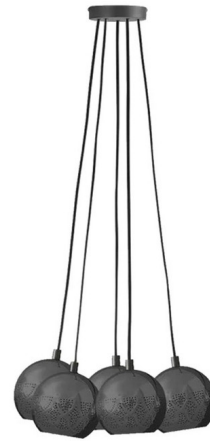

Lightology

lightology.com
866-954-4489
04-23-26

Project: _____

Company: _____

Location: _____ Fixture Type: _____

SPEC #: **DOU1122164**

Approved On: _____ Approved By: _____

Nur Cluster Chandelier

By Dounia Home

Description

The Nur Cluster Chandelier offers a modern silhouette combined with the craftsmanship of Moroccan design. An intricate design on the base of each shade derived from 12th century Almohad tile work allows for brilliant shadows to be cast when illuminated.

Shown in black / gunmetal

Specifications

COLOR Gunmetal
BODY FINISH Black
WATTAGE 35W
DIMMER Standard 120V
DIMENSIONS 18"W x 5"H
BULB INCLUDED 5 x R14/Medium (E26)/7W/120V LED
OTHER BULB OPTIONS 5 x R14/Medium (E26)/60W/120V Incandescent
COUNTRY OF ORIGIN Morocco

Technical Information

LAMP COLOR 2700K
LUMENS/WATT 64.29
LUMINOUS FLUX 450 lumens

CLICK TO VIEW PRODUCT

Notes: