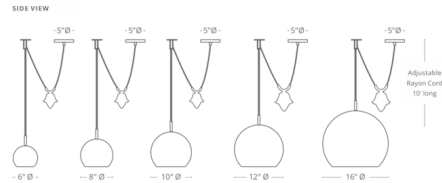

CLICK TO VIEW PRODUCT

Notes: