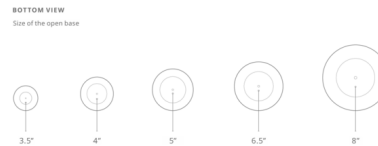

CLICK TO VIEW PRODUCT

Notes: